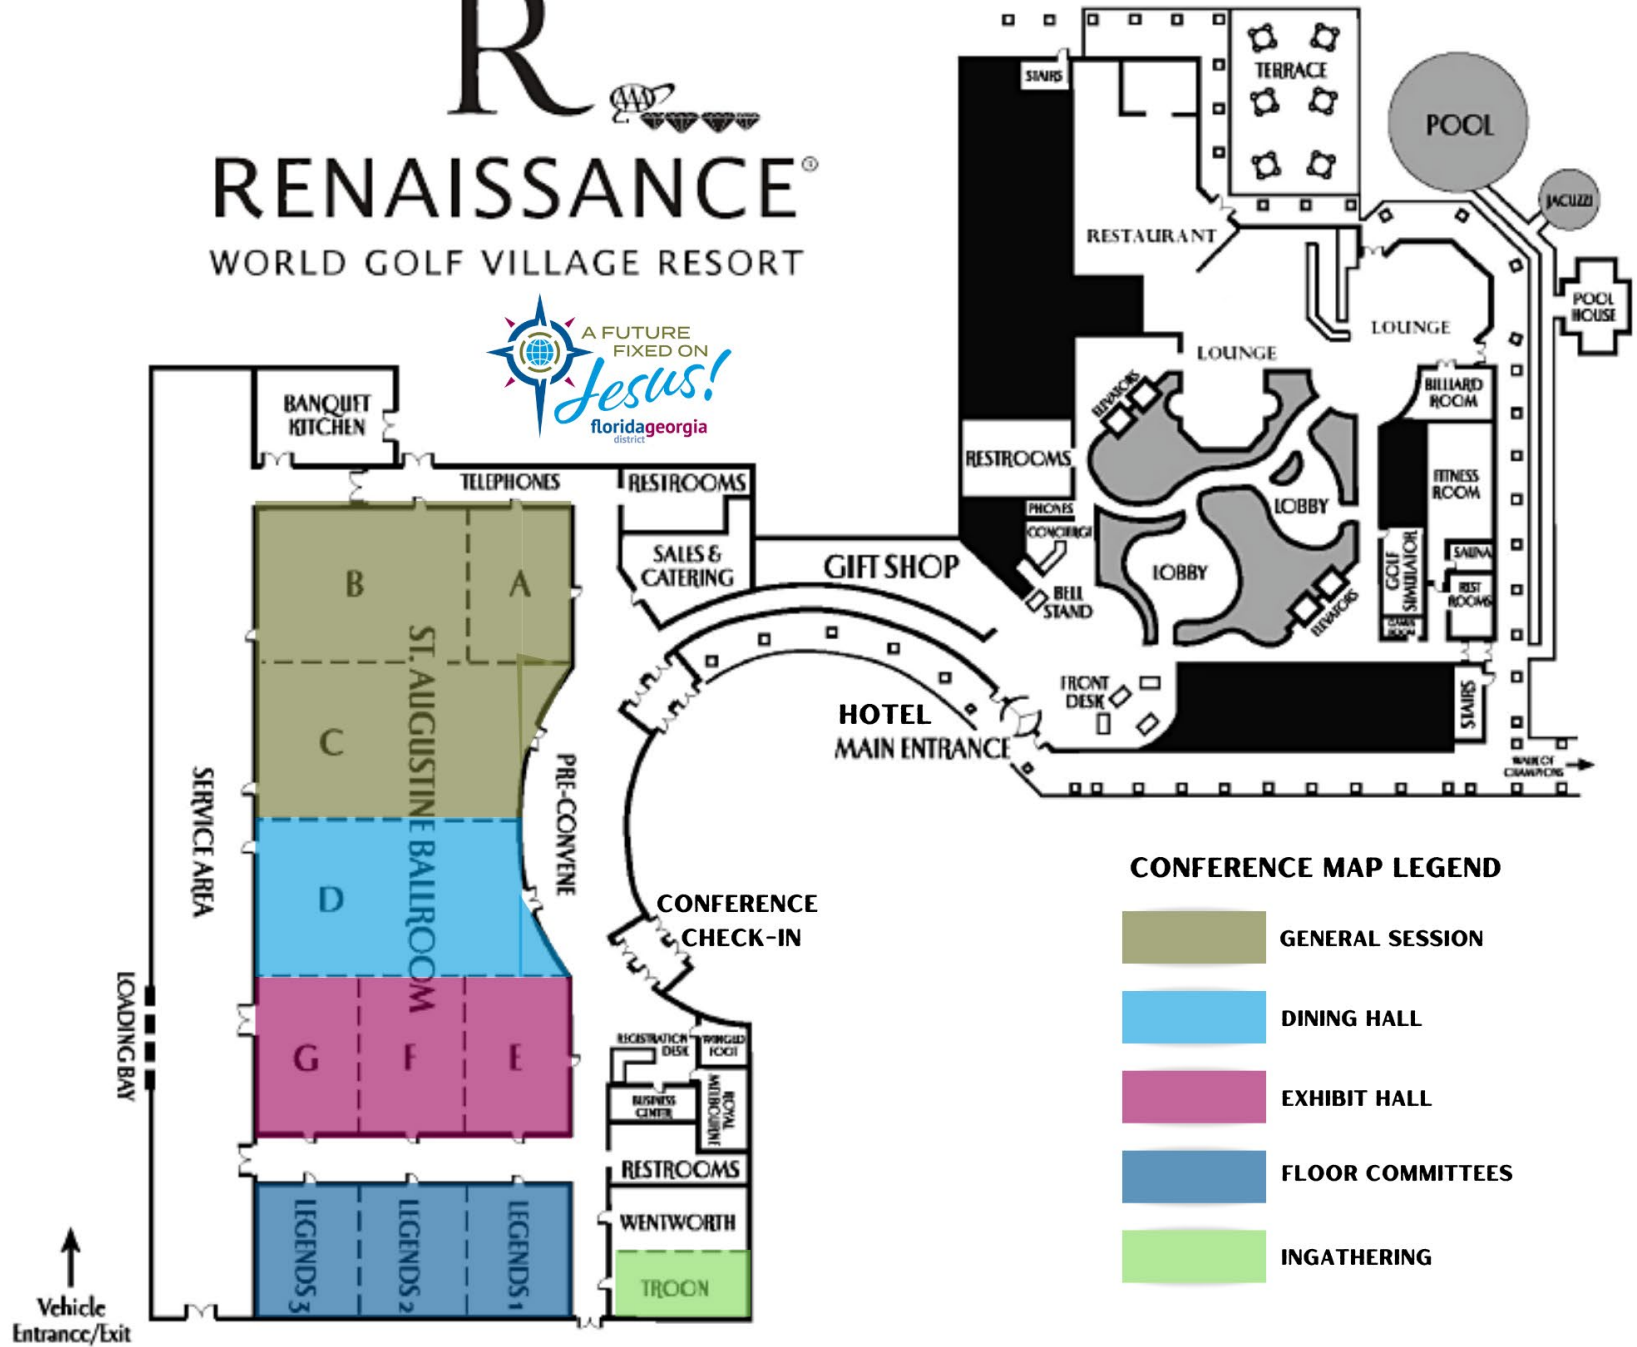

R RENAISSANCE®

WORLD GOLF VILLAGE RESORT

CONFERENCE MAP LEGEND

- GENERAL SESSION
- DINING HALL
- EXHIBIT HALL
- FLOOR COMMITTEES
- INGATHERING