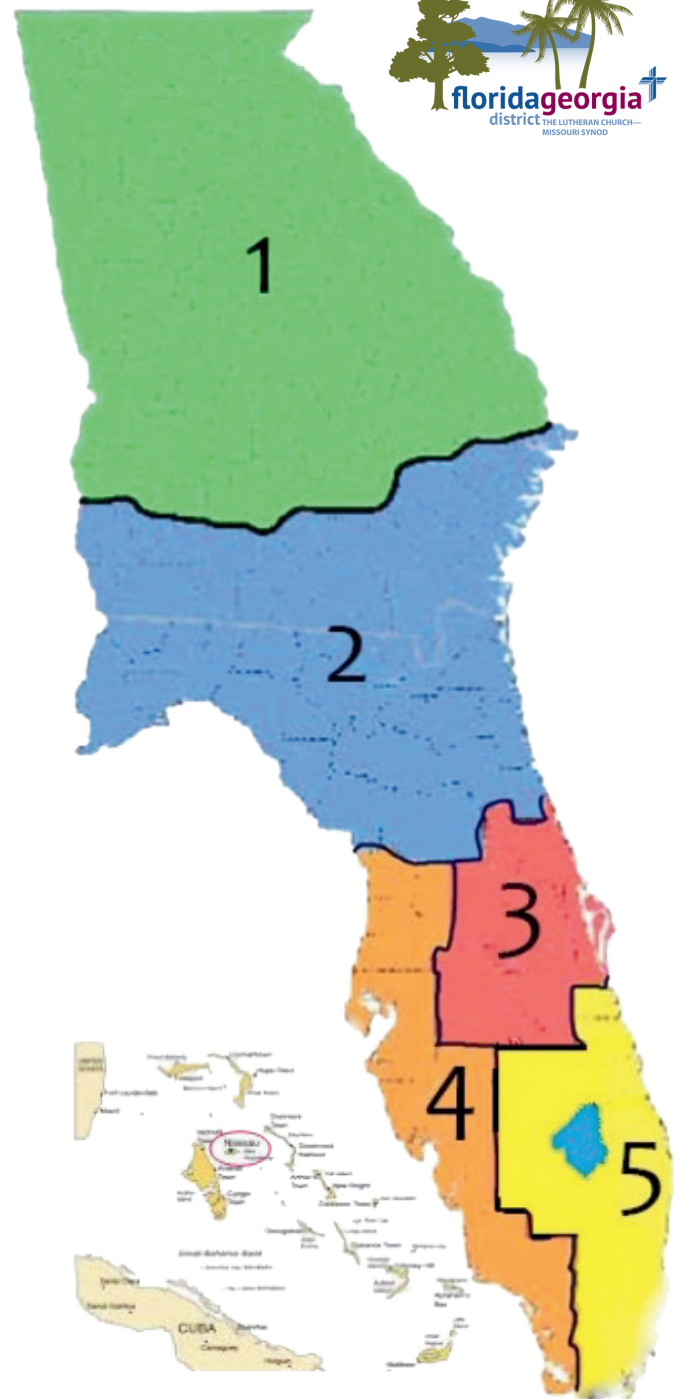

Region 2

Vice President
Board Member
Board Member
Circuit (5) Tallahassee
Circuit (6) First Coast
Circuit (7) No Central FL

Rev. Jay Winters
Ms. Deb Beck
Mr. Tracy Cripe
Rev. Bert Matlock
Rev. Pat McKenzie
Rev. Jeff Shanks

Region 3

Vice President
Board Member
Board Member
Board Member-CMR
Treasurer
Circuit (8) Space Coast
Circuit (9) Orlando East
Circuit (10) Orlando West
Circuit (11) Winter Haven

Rev. Charles Reich
Mrs. Sheryl DeWitt
Mrs. Becky Hartmann
Ms. Lori Lee Joerz
Mrs. Renee Varga
Rev. Bruce Alberts
Rev. Ken Green
Rev. Marc Kappel
Rev. Ron Pennekamp

Region 4

Vice President
Board Member
Board Member
Circuit (13) Suncoast
Circuit (14) St. Petersburg
Circuit (15) Tampa
Circuit (16) Sarasota
Circuit (17) Southwest

Rev. Dr. David Brockhoff
Mr. Jon Boeche
Ms. Jody Schweichler
Rev. Paul Meseke
Rev. Pat F. A. O'Brien
Rev. Gilbert Kuehn
Rev. Brian Stolarczyk
Rev. Richard Browning

Region 5

Vice President
Board Member
Board Member—CMR
Board Member
Circuit (12) Heartland
Circuit (18) Treasure Coast
Circuit (19) So Palm Beach
Circuit (20) Gold Coast
Circuit (21) Monroe-Miami-Dade

Rev. Steve Carretto
Mr. Steven Bradshaw
Ms. Michelle Pitts
Mrs. Nancy Volz
Rev. Scott McLean
Rev. Mark Stillman
Rev. Jacob Roedsens
Rev. Scott Henze
Rev. Tony Mandile

Region Map

Florida-Georgia District, LCMS

5850 T. G. Lee Blvd, Suite 500
Orlando, FL 32822
flgadistrict.org
877.457.5556

Rev. James H. Rockey, President